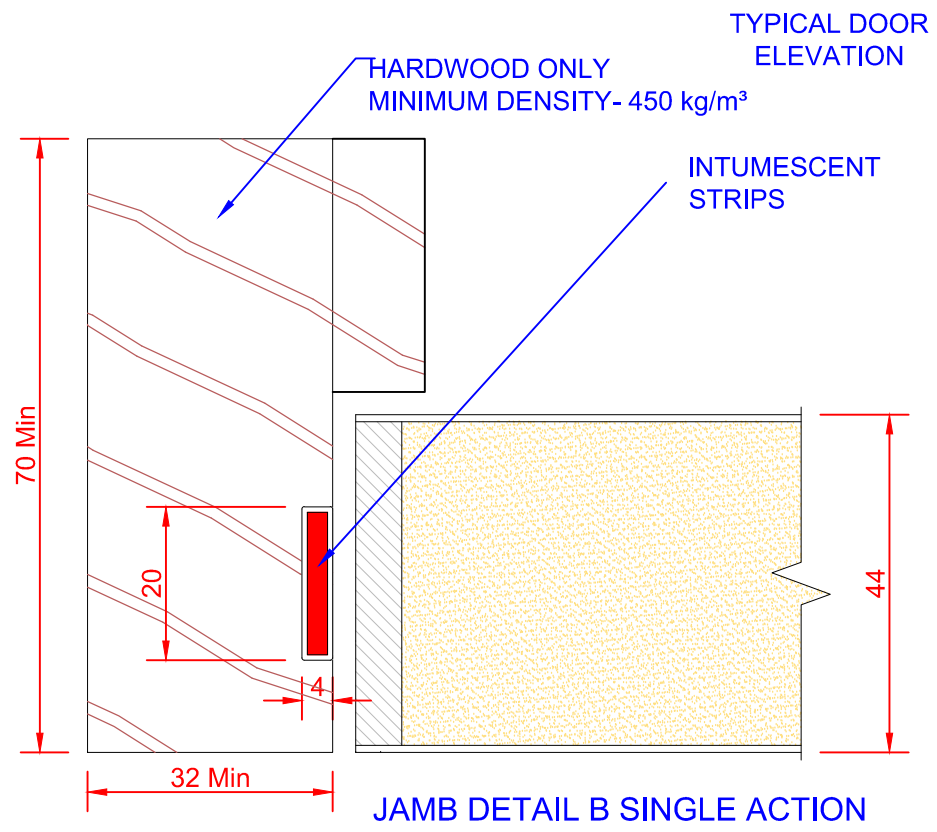

DOUBLE LEAFS LATCHED UP TO 3059mm HIGH (MAX 1100mm WIDE)
 OR 1153mm WIDE (MAX 2800 HIGH)
 DOUBLE LEAFS UNLATCHED UP TO 3009mm HIGH (1100mm WIDE)
 OR 1128mm WIDE (MAX 2800 HIGH)
 DOUBLE ACTION DOORSET UP TO 3009mm HIGH (1100mm WIDE)
 OR 1158mm WIDE (MAX 2800 HIGH)