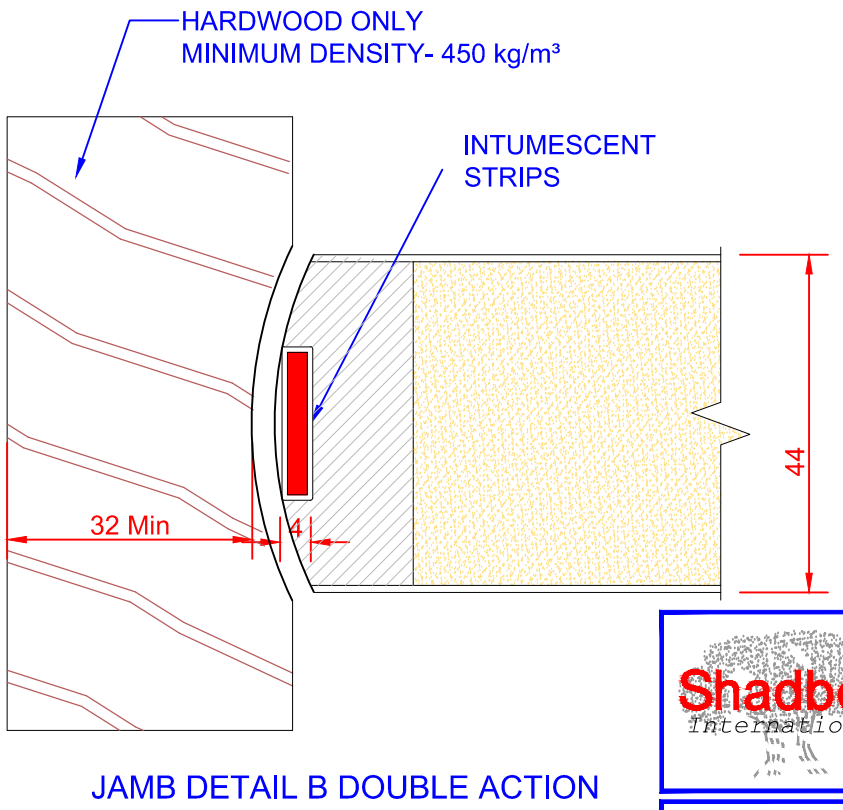

DOUBLE LEAFS LATCHED UP TO 3059mm HIGH (MAX 1100mm WIDE)
 OR 1153mm WIDE (MAX 2800 HIGH)
 DOUBLE LEAFS UNLATCHED UP TO 3009mm HIGH (1100mm WIDE)
 OR 1128mm WIDE (MAX 2800 HIGH)
 DOUBLE ACTION DOORSET UP TO 3009mm HIGH (1100mm WIDE)
 OR 1158mm WIDE (MAX 2800 HIGH)