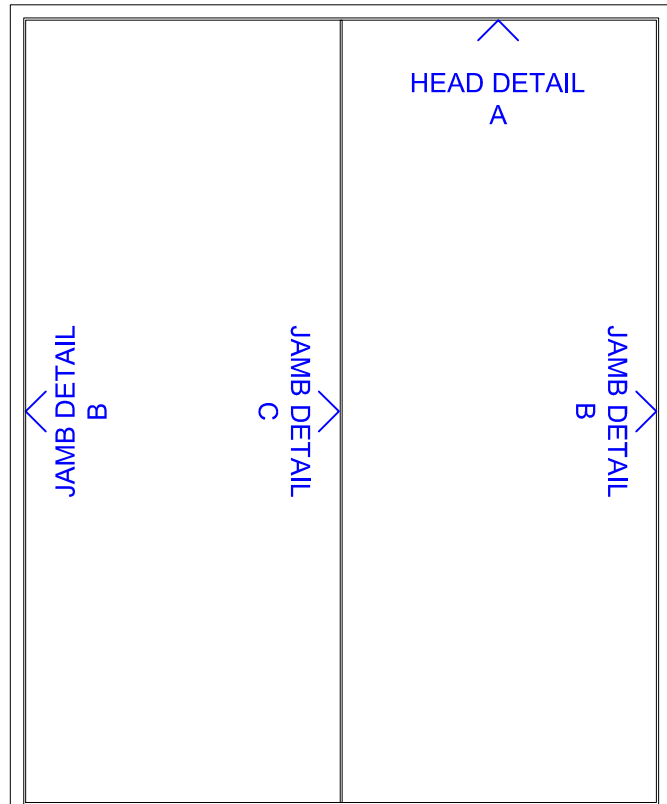

DOUBLE LEAFS LATCHED UP TO 3059mm HIGH (MAX 1100mm WIDE)
 OR 1153mm WIDE (MAX 2800 HIGH)
 DOUBLE LEAFS UNLATCHED UP TO 3009mm HIGH (1100mm WIDE)
 OR 1128mm WIDE (MAX 2800 HIGH)
 DOUBLE ACTION DOORSET UP TO 3009mm HIGH (1100mm WIDE)
 OR 1158mm WIDE (MAX 2800 HIGH)