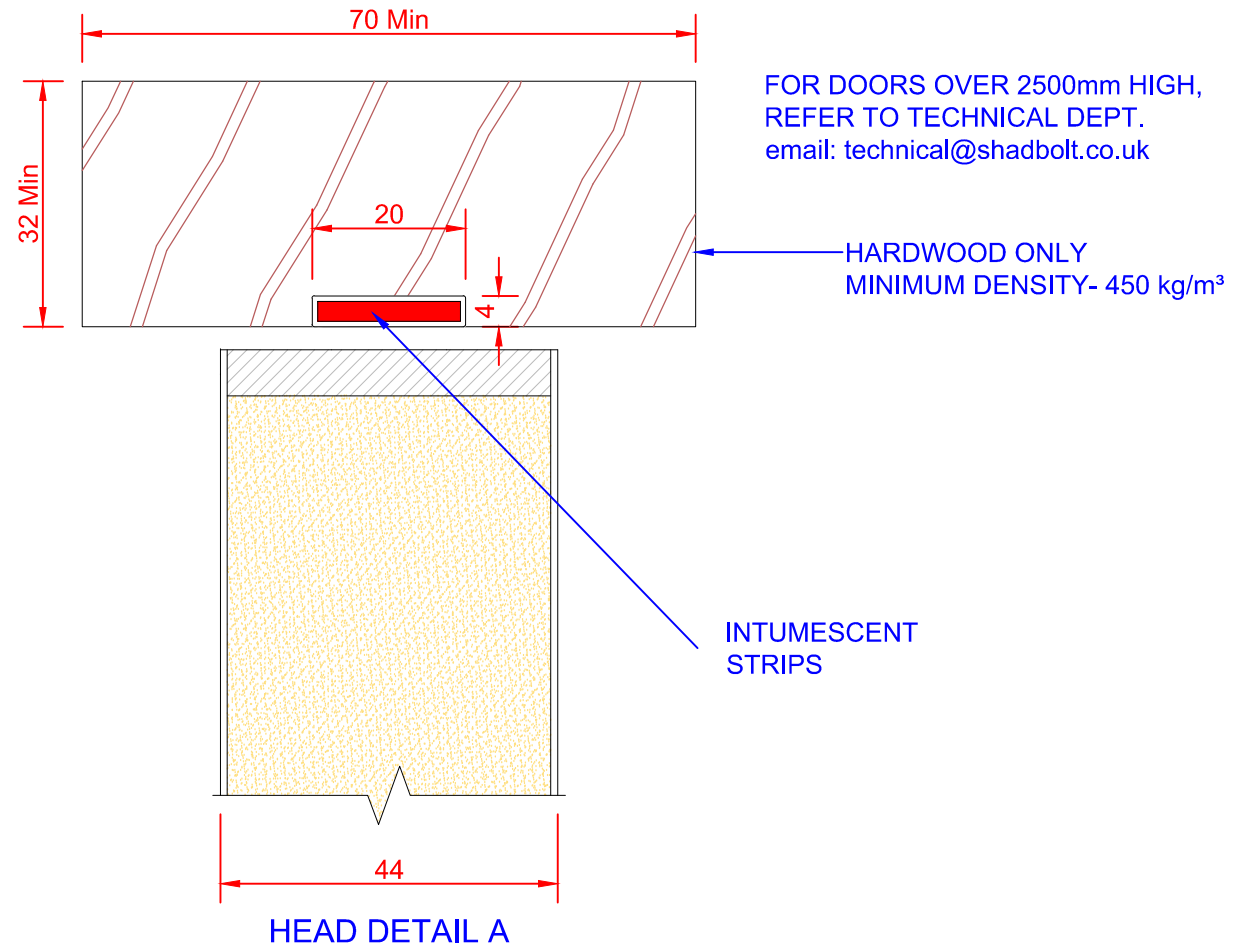

DOUBLE LEAFS LATCHED UP TO 3059mm HIGH (MAX 1100mm WIDE)
 OR 1153mm WIDE (MAX 2800 HIGH)
 DOUBLE LEAFS UNLATCHED UP TO 3009mm HIGH (1100mm WIDE)
 OR 1128mm WIDE (MAX 2800 HIGH)
 DOUBLE ACTION DOORSET UP TO 3009mm HIGH (1100mm WIDE)
 OR 1158mm WIDE (MAX 2800 HIGH)