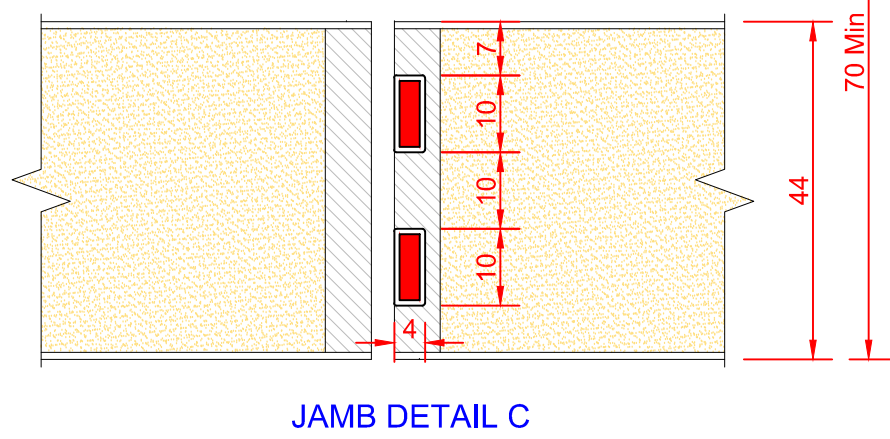

DOUBLE LEAFS LATCHED UP TO 3059mm HIGH (MAX 1100mm WIDE)
 OR 1153mm WIDE (MAX 2800 HIGH)
 DOUBLE LEAFS UNLATCHED UP TO 3009mm HIGH (1100mm WIDE)
 OR 1128mm WIDE (MAX 2800 HIGH)
 DOUBLE ACTION DOORSET UP TO 3009mm HIGH (1100mm WIDE)
 OR 1158mm WIDE (MAX 2800 HIGH)