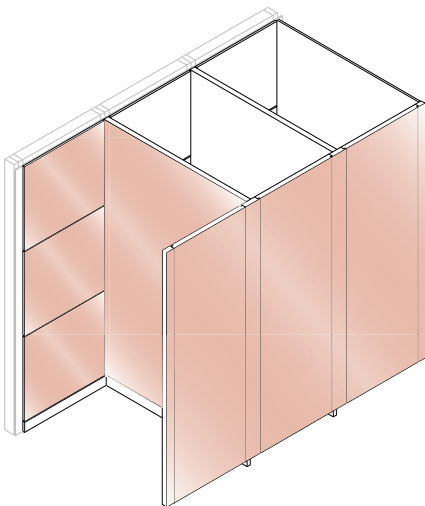

Cubicle layouts

Typical layouts are shown. For more details see our website.

1050.1 Toilet cubicles typical arrangement showing veneered or laminate panels